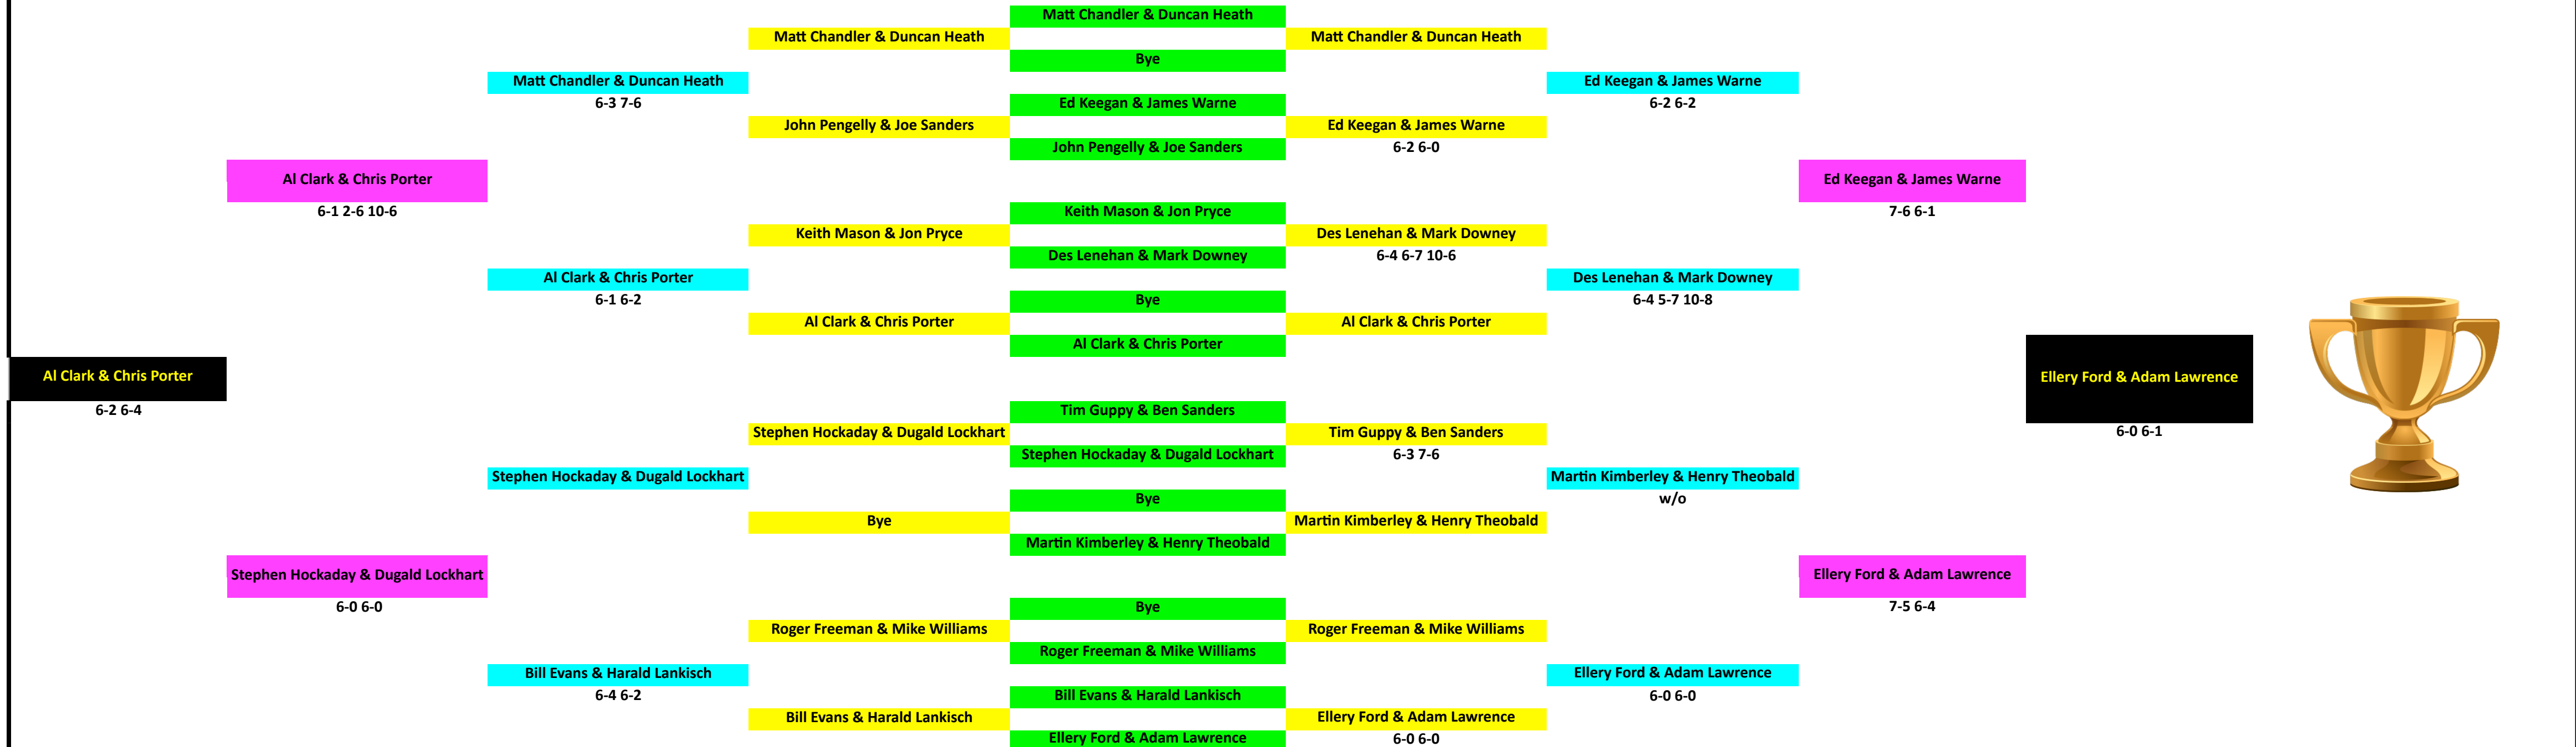

# Men's Doubles

Plate Winners

Plate Finals  
*Sunday 2nd April*

Plate Semi-Finals  
*Play by 1st Apr*

Plate Quarter-Finals  
*Play by 11th Mar*

First Round Entrants  
*Play by 18th Feb*

Quarter-Finals  
*Play by 11th Mar*

# Women's Doubles

Plate Winners

Plate Finals  
*Sunday 2nd April*

Plate Semi-Finals  
*Play by 1st Apr*

First Round Entrants  
*Play by 1st Mar*

Semi-Finals  
*Play by 1st Apr*

Final  
*Sunday 2nd April*

Champions